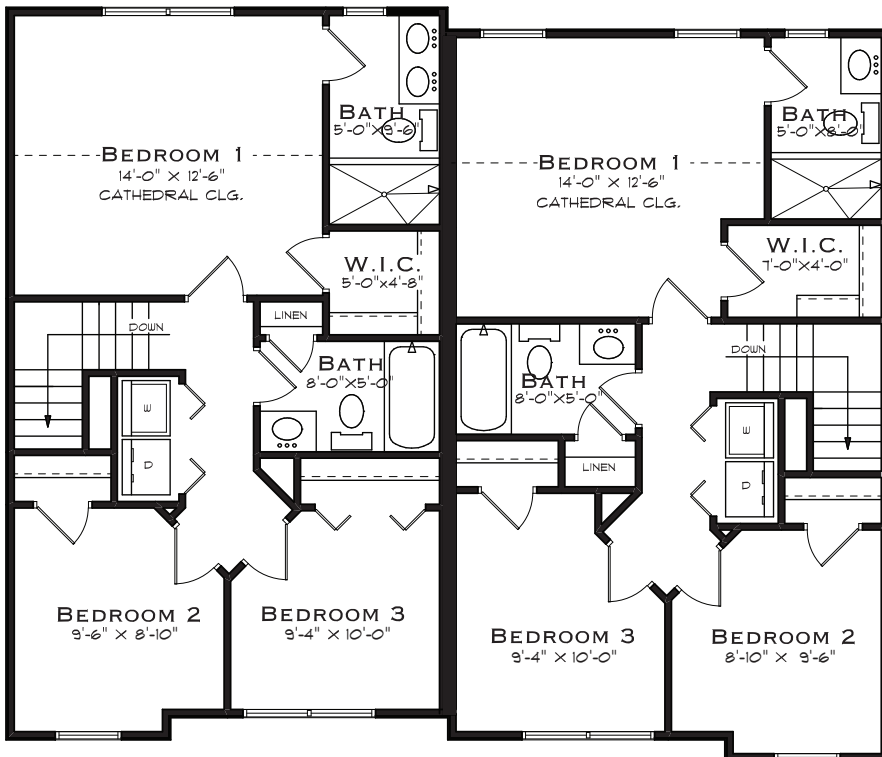

FIRST FLOOR

SECOND FLOOR