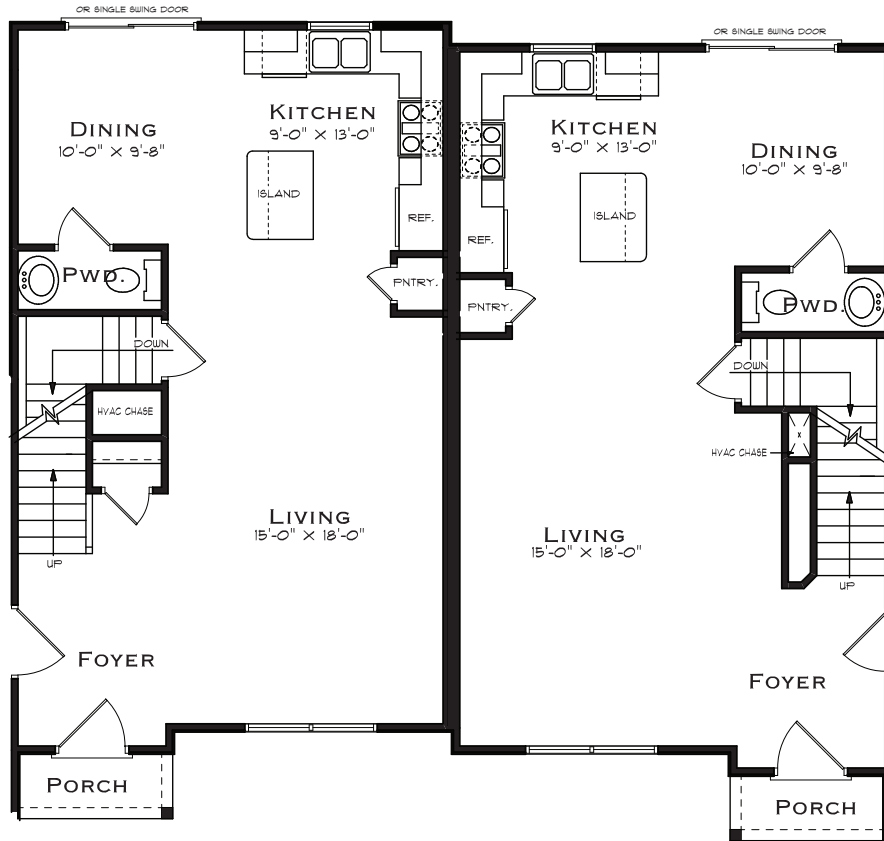

FIRST FLOOR

SECOND FLOOR